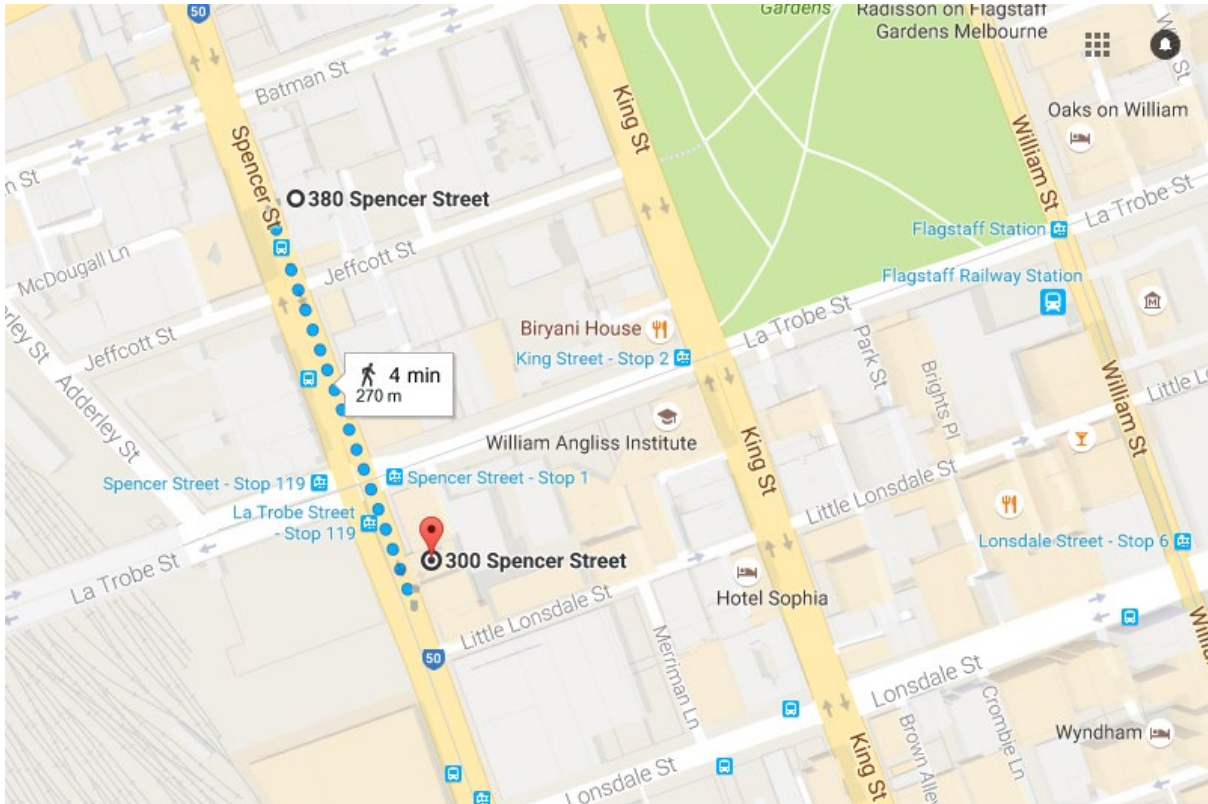

Directions to GAA House from the Atlantis Hotel

Atlantis Hotel
300 Spencer St, Melbourne

Short 4 minute walk
Exit the Atlantis Hotel and turn right
Cross over LaTrobe St at the lights
Proceed to Jeffcott St and cross when safe to do so

GAA House is approximately 4 buildings up.